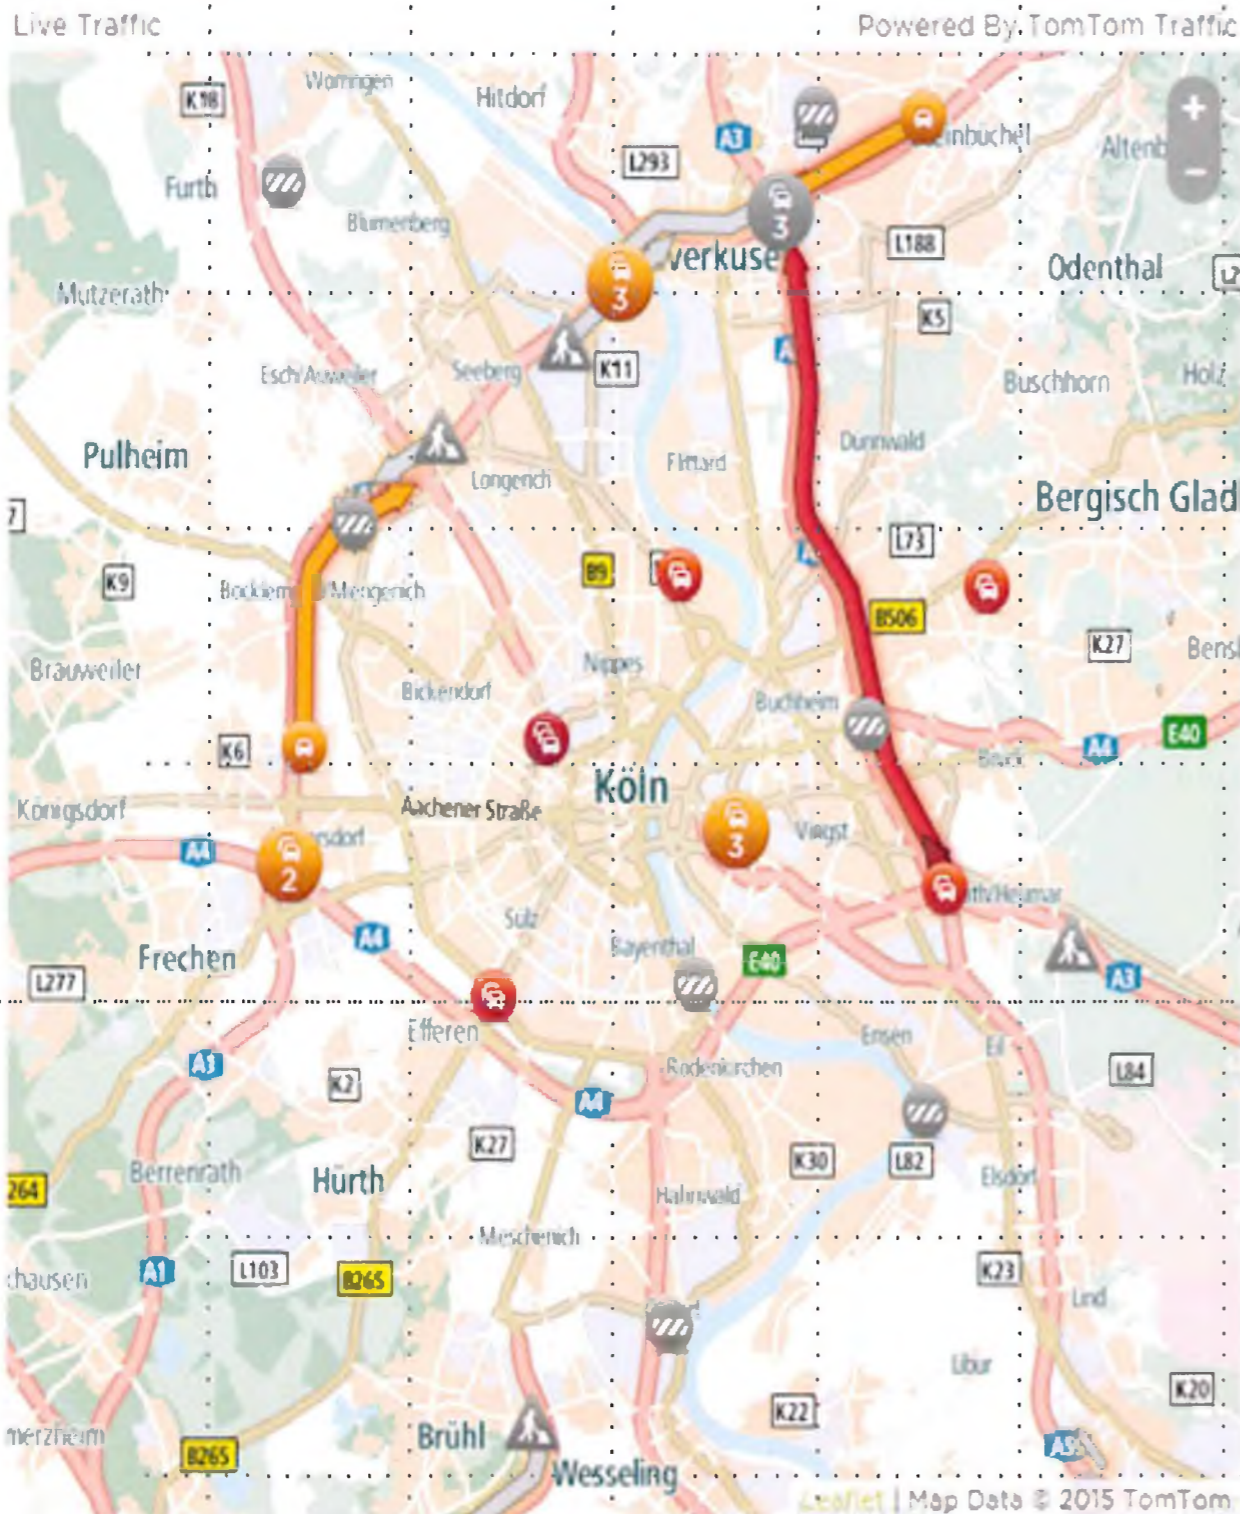

COLOGNE

km | mi

Congestion Level

29%

World rank compared to other large cities	56/146
Congestion Level on highways	27% !
Congestion Level on non-highways	32%
Delay per day with a 30 min commute	21 min
Delay per year with a 30 min commute	80 hr
Most congested specific day	Tue 04 Nov 2014
Total network length	6 250 km ?
Total network length highways	563 km
Total network length non-highways	5 687 km
Total vehicle distance	95 173 777 km